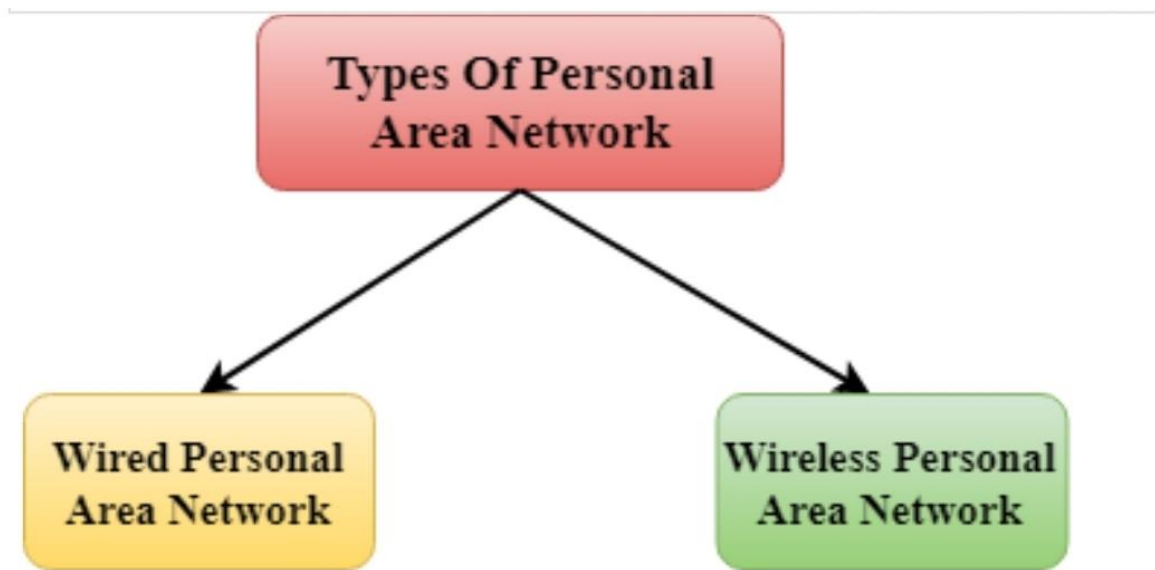

Wired Personal Area Network: Wired Personal Area Network is created by using the USB.